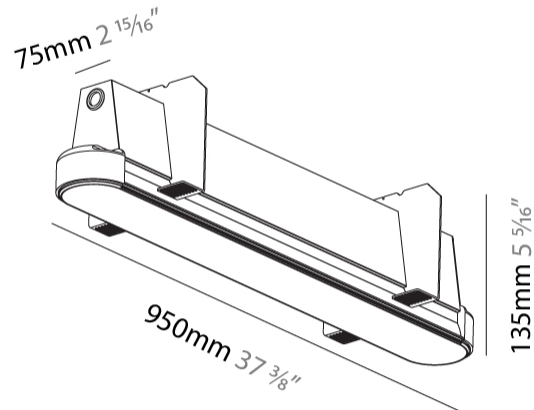

PHYSICAL

Shape: Oblong
Length (mm): 950
Length (in): 37 ³/₈
Width (mm): 75
Width (in): 2 ¹⁵/₁₆
Height (mm): 135
Height (in): 5 ⁵/₁₆
Ceiling Thickness (mm): 10 / 12.5 / 15
Ceiling Thickness (in): 3/8 or 1/2 or 9/16
Min. Recessing Depth (mm): 170
Min. Recessing Depth (in): 6 ¹¹/₁₆
Light Distribution: Direct
Weight (kg): 4.115
Weight (lbs): 9.1
Installation Requirement: Ceiling Thickness: 10mm / 12mm / 15mm
Diffuser: PMMA - Opal
Fixture Finish: SSR / BKV / CWI / CRY / HAB / UFT / ITA / RUA / FTG / MYG / LOD / PUS / FRO / FUP / KIA / POP / BLS / SPG / MEY / GOH / GUM / CHC / COM / ABZ / JAG / OBR / MOS / ROR
Fixture Material: Aluminum
Cut-out Measurements: 968mm / 38 1/8" x 92mm / 3 5/8"
Upon Request: Unique Sizes Unique Ceiling Thickness

ELECTRICAL

Lamp Type: LED (Zhaga Standard)
Input Wattage (W): 15.2
Total Output Wattage (W): 12 / 11.1 (3500K)
Dimming: 0-10V Dimming / Phase Dimming (120Vac Only)
Driver Included: Yes
Driver Location: Integrated
Driver Type: Constant Current - 120 / 277Vac
Driver Class: Class 2
Input Voltage (V): 120 - 277
Constant Current (MA): 350 / 375 (3500K)

LED

Color Temperature (°K): 3000 / 3500 / 4000
Max. Delivered Lumen (lm): 1030 / 1058 / 1080
CRI: >90 CRI
Lamp Life (hrs): 50000
Upon Request: Special Color Temperature RGB-W Tunable White CRI (no minimum qty) price increase + longer lead time

OPTICAL

RATINGS AND CERTIFICATIONS

Certified By: Certified for North American Standards
IP rating: IP20